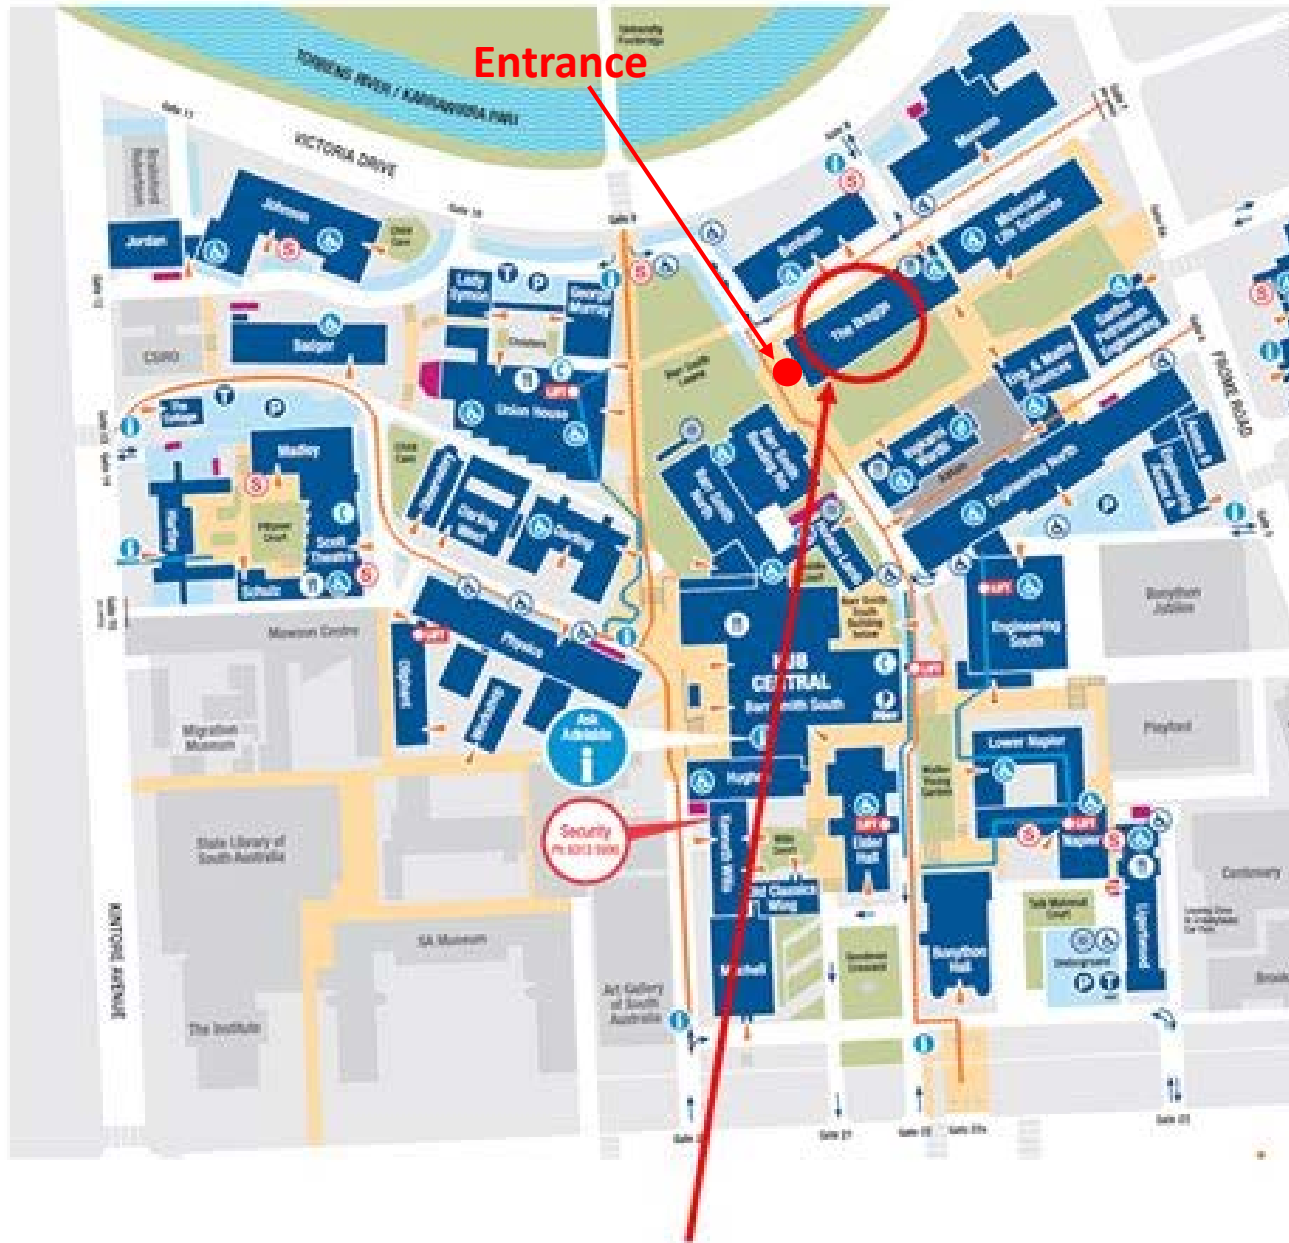

Bragg Lecture Theatre