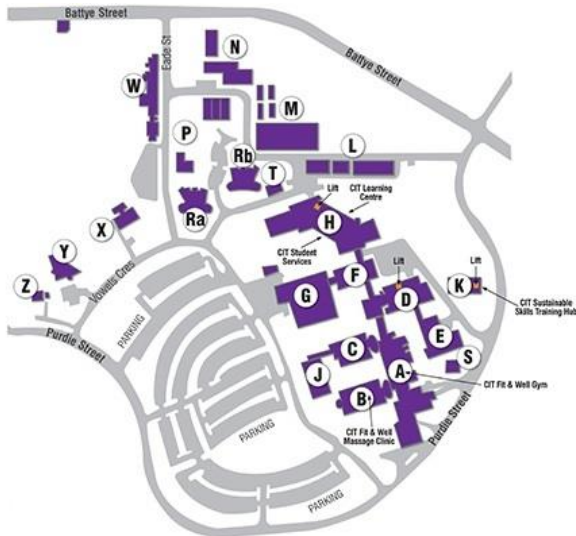

# International Women's Day Influential Women in Forensics

Tuesday the 5th of March  
CIT Bruce, A022 – Bruce  
6:45pm for a 7pm start

Please park in the main car park.  
Enter A Block, ground level via  
pathway between B and C Block, or  
via. C Block corridor.